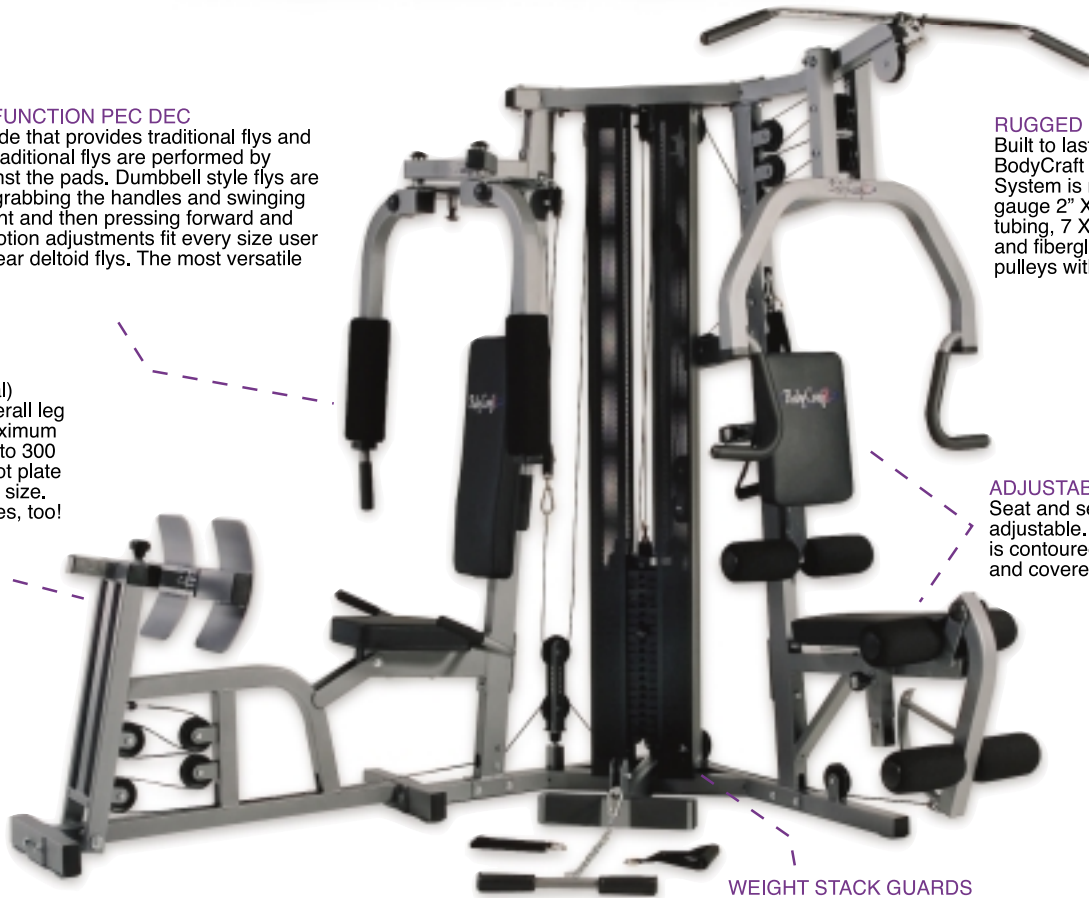

BodyCraft

Galena Strength Training System

Whether full body toning or impressive strength and size is your goal, the BodyCraft Galena is the logical choice.

INNOVATIVE DUAL-FUNCTION PEC DEC

The only Pec Dec made that provides traditional flies and dumbbell style flies. Traditional flies are performed by pressing elbows against the pads. Dumbbell style flies are performed by simply grabbing the handles and swinging outward to chest height and then pressing forward and together. Range-of-motion adjustments fit every size user and also provide for rear deltoid flies. The most versatile Pec Dec made!

LEG PRESS (optional)

Unique design for overall leg development and maximum comfort. Provides up to 300 lbs. of resistance. Foot plate adjusts to fit any user size. Great for calf exercises, too!

RUGGED

Built to last a lifetime! The BodyCraft Galena Strength Training System is made using heavy 12 gauge 2" X 3" and 2" X 2" steel tubing, 7 X 19 strand aircraft cable, and fiberglass reinforced nylon pulleys with sealed bearings.

ADJUSTABLE, COMFORTABLE

Seat and seat back are fully adjustable. The high density foam is contoured for lumbar support and covered by heavy gauge vinyl.

LOW PULLEY STATION

Easy to access and plenty of room for exercises such as leg kicks, arm curls, low rows, deltoid raises, and more.

FLOOR SPACE REQUIRED 44" Deep (Press Station) X 42" Wide (Pec Dec) X 82" High 44" Deep (Press Station) X 76" Wide with Optional Leg Press

The **BodyCraft Galena** is built to fit into any corner of a room, requiring much less space than traditional designs. Featuring a Chest Press, Dual-Function Pec Dec, Leg Extension, Leg Curl, Lat Pull, Low Pulley Station, Abdominal Crunch, and Leg Press (optional), every major muscle group can be strengthened in a minimum amount of time. No other gym is more complete and offers more quality and value than the BodyCraft Galena!