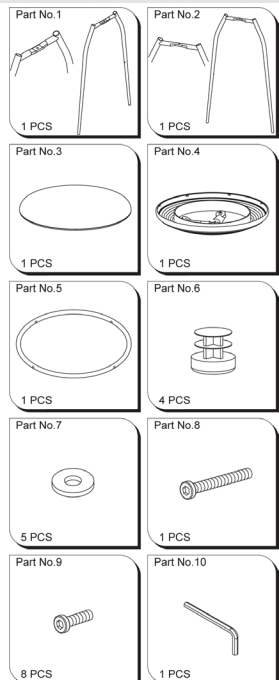

## Assembly Instructions Bernie-B, Bernie-C

PLEASE NOTE: Check that you have received all components and hardware before assembling. If you are missing any parts, contact your retailer, or fax Euro Style at 415.455.8033.

During assembly, hand tighten screws only. When all screws are in place, then tighten completely.