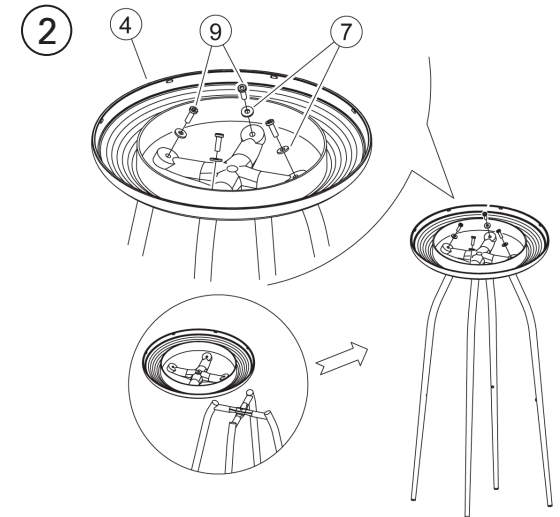

## Assembly Instructions Bernie-B, Bernie-C

PLEASE NOTE: Check that you have received all components and hardware before assembling. If you are missing any parts, contact your retailer, or fax Euro Style at 415.455.8033.