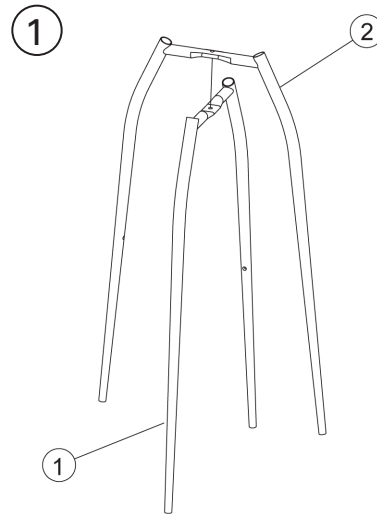

## Assembly Instructions Bernie-B, Bernie-C

PLEASE NOTE: Check that you have received all components and hardware before assembling. If you are missing any parts, contact your retailer, or fax Euro Style at 415.455.8033.