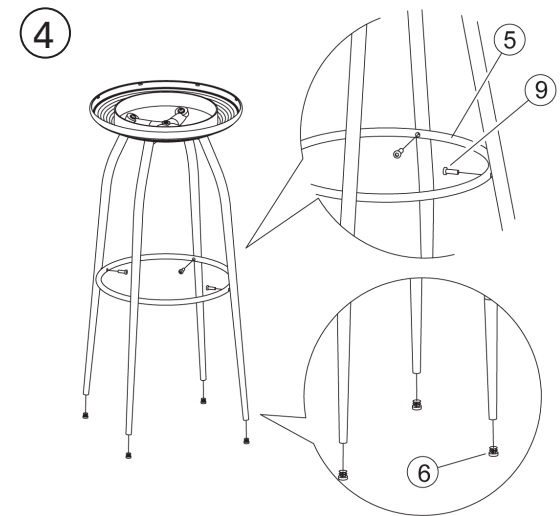

## Assembly Instructions Bernie-B, Bernie-C

PLEASE NOTE: Check that you have received all components and hardware before assembling. If you are missing any parts, contact your retailer, or fax Euro Style at 415.455.8033.