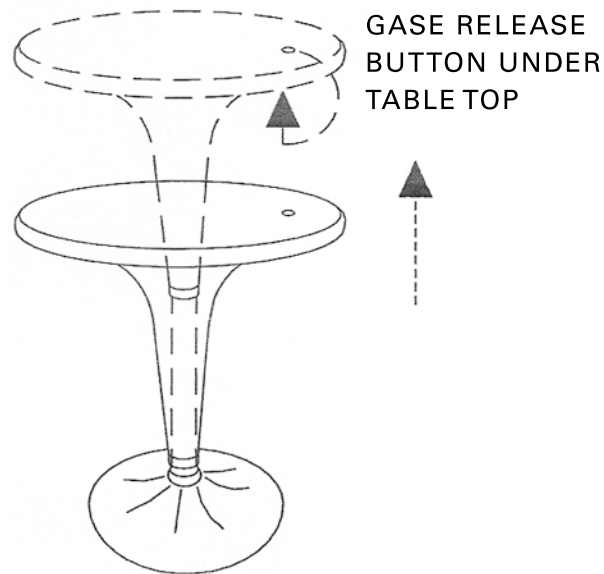

euro style™

Assembly Instructions

Clyde Bar/Counter

PLEASE NOTE: Check that you have received all components and hardware before assembling. If you are missing any parts, contact your retailer, or fax Euro Style at 415-455-8033. During assembly, **hand tighten** screws only. When all screws are in place, then tighten completely.