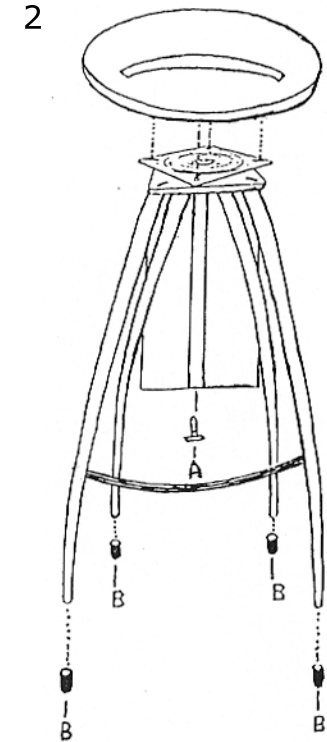

euø style™

Assembly Instructions

Rubin-B

PLEASE NOTE: check that you have received all components and hardware before assembling. If you are missing any parts, contact your retailer, or fax Euro Style at 415-455-8033.

A x8

B x4

C x1

Allen
Wrench

D x1
Seat

E x1
Base

During assembly, **hand tighten** screws only. When all screws are in place, tighten all screws completely.