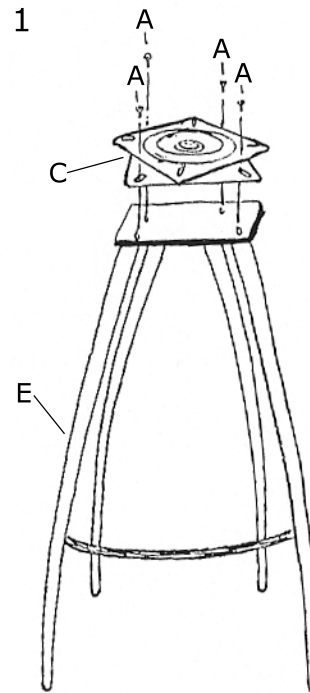

euø style™

Assembly Instructions

Rubin-B

PLEASE NOTE: check that you have received all components and hardware before assembling. If you are missing any parts, contact your retailer, or fax Euro Style at 415-455-8033.

A x8

B x4

C x1

Allen
Wrench

D x1
Seat

E x1
Base

During assembly, **hand tighten** screws only. When all screws are in place, tighten all screws completely.