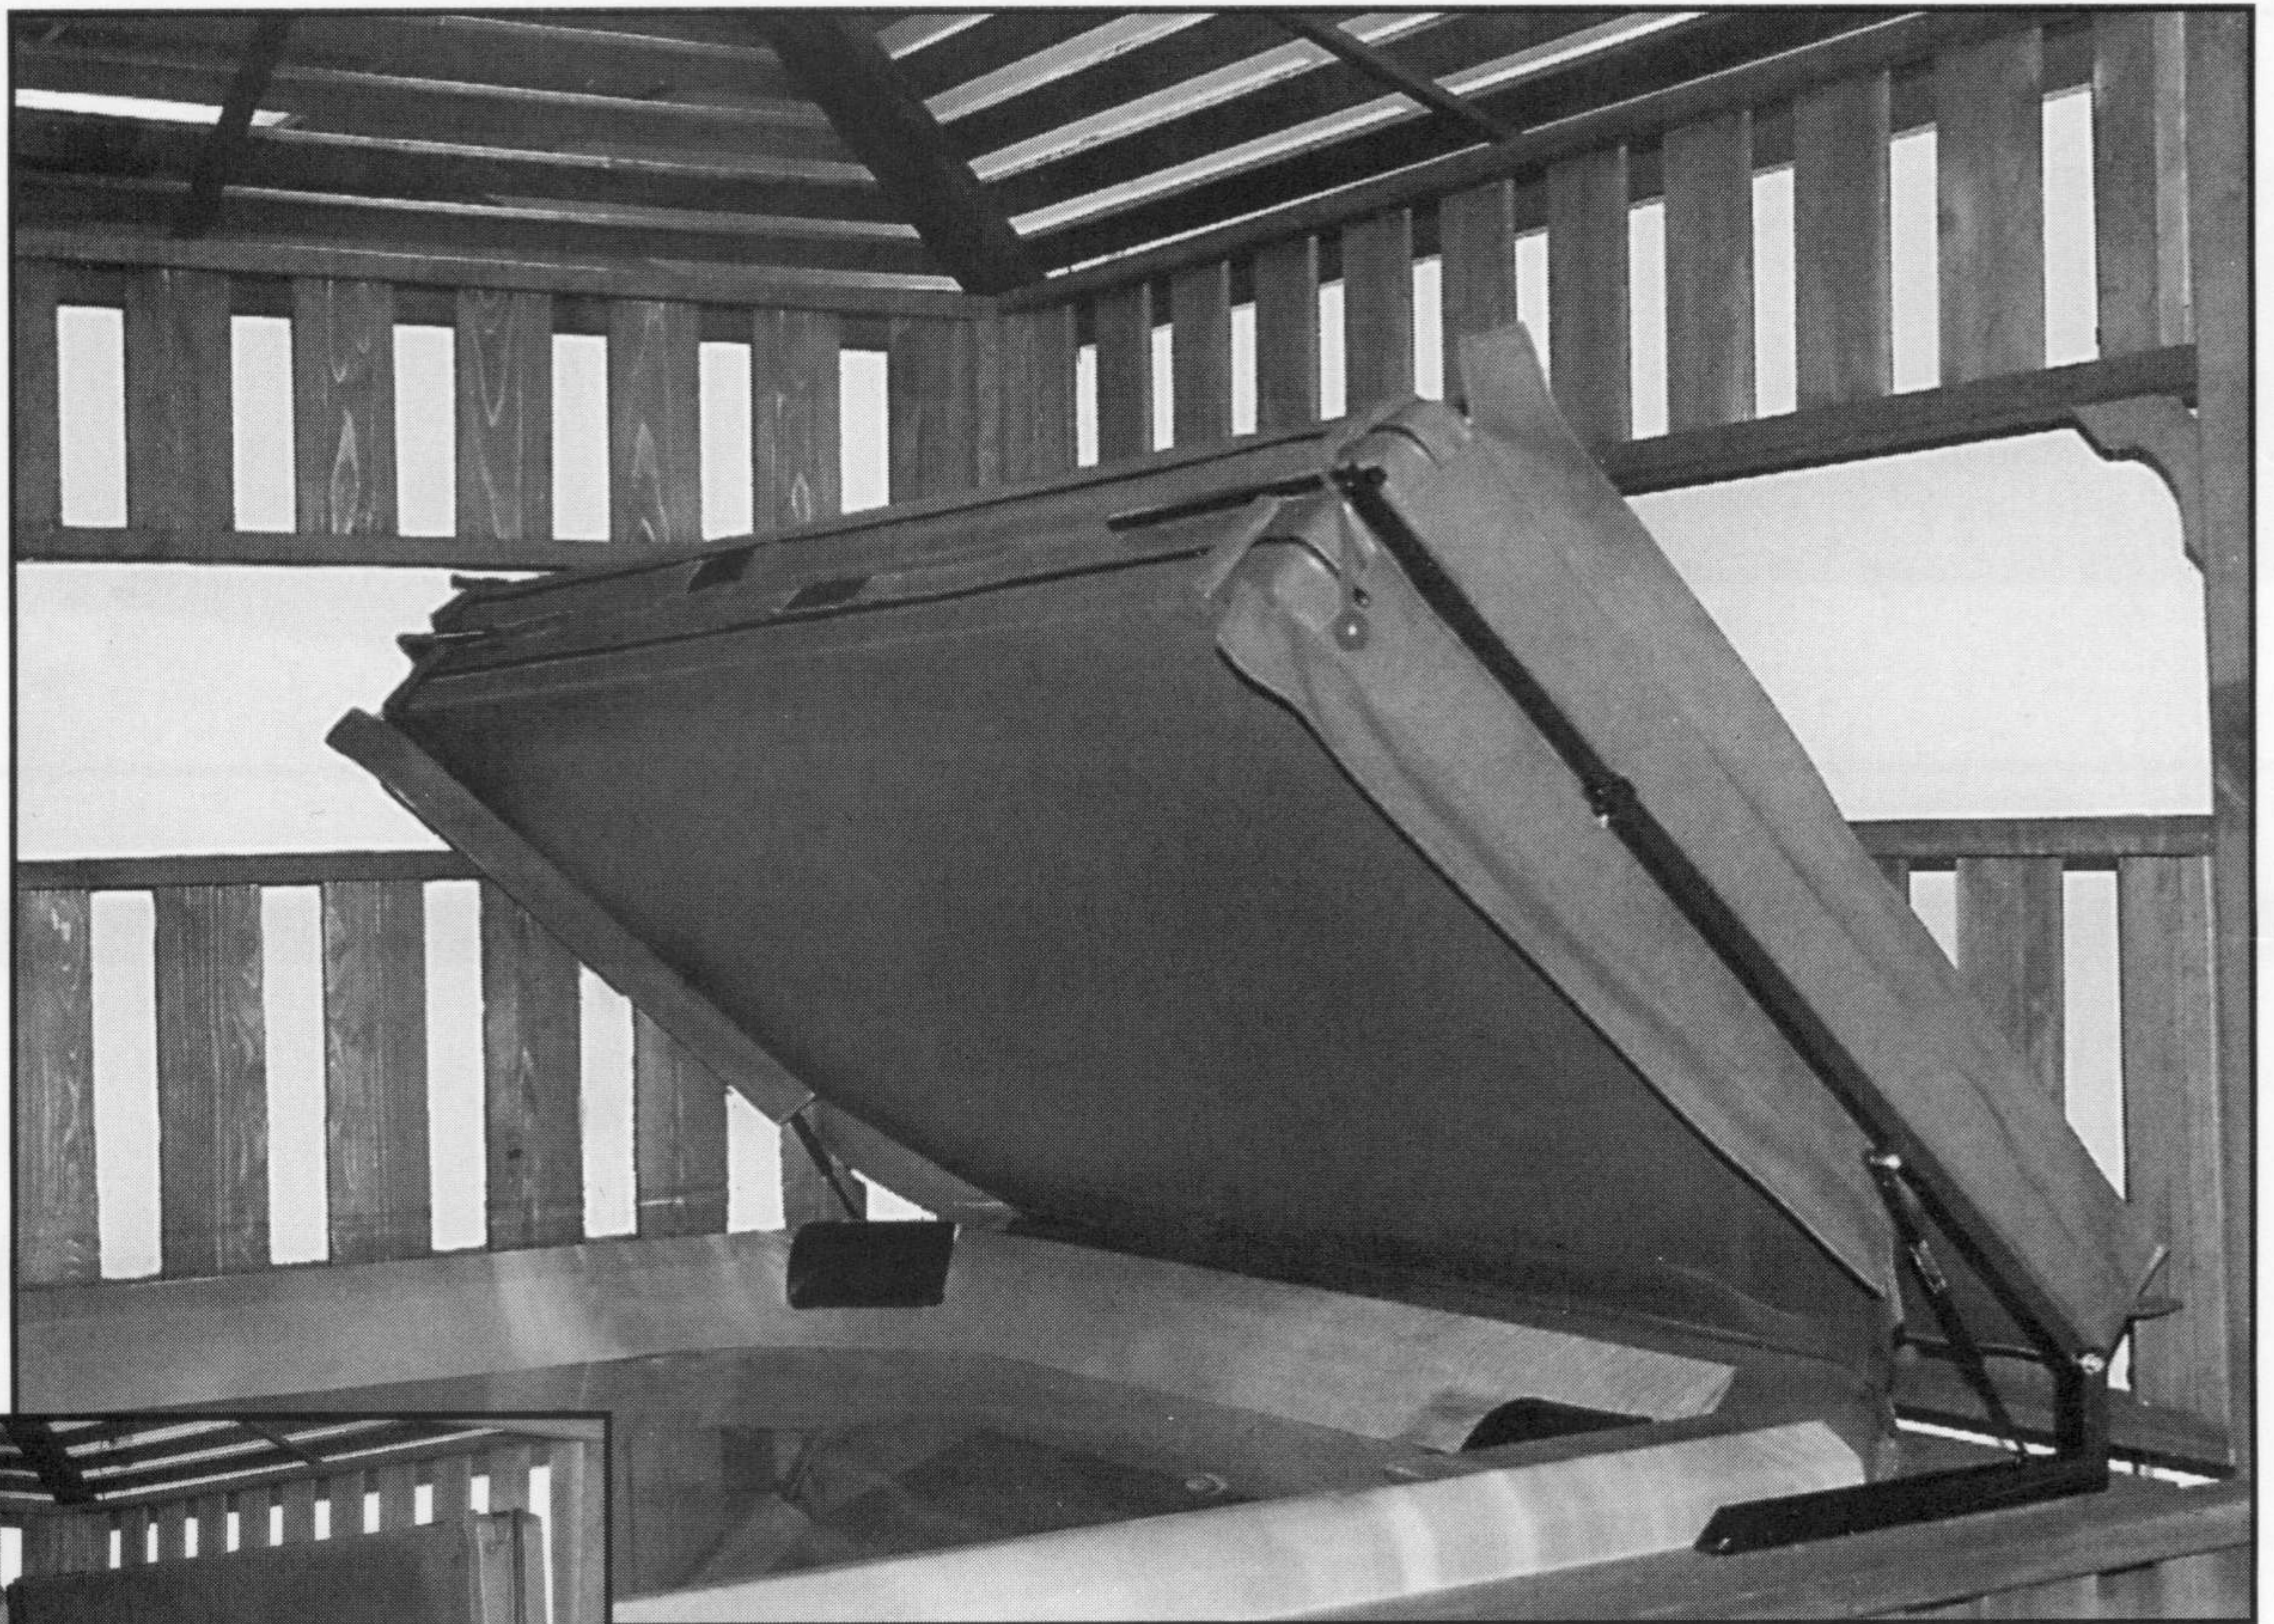

# Our Spa Cover Lift works where others can't!

...INSIDE A GAZEBO  
...UP AGAINST A WALL  
*and* FITS VIRTUALLY ALL SPAS & COVERS!

*Your authorized distributor*

**COVER  
VALET™**

M a d e i n t h e U S A

*U.S. Patent # 5,566,403*

Available for spas with  
or without wood rims.

- Lifting capacity can be ordered to accommodate any size spa cover.
- Frames are galvanized and powder coated for long life.
- Stainless steel hardware.
- Installs easily in minutes.