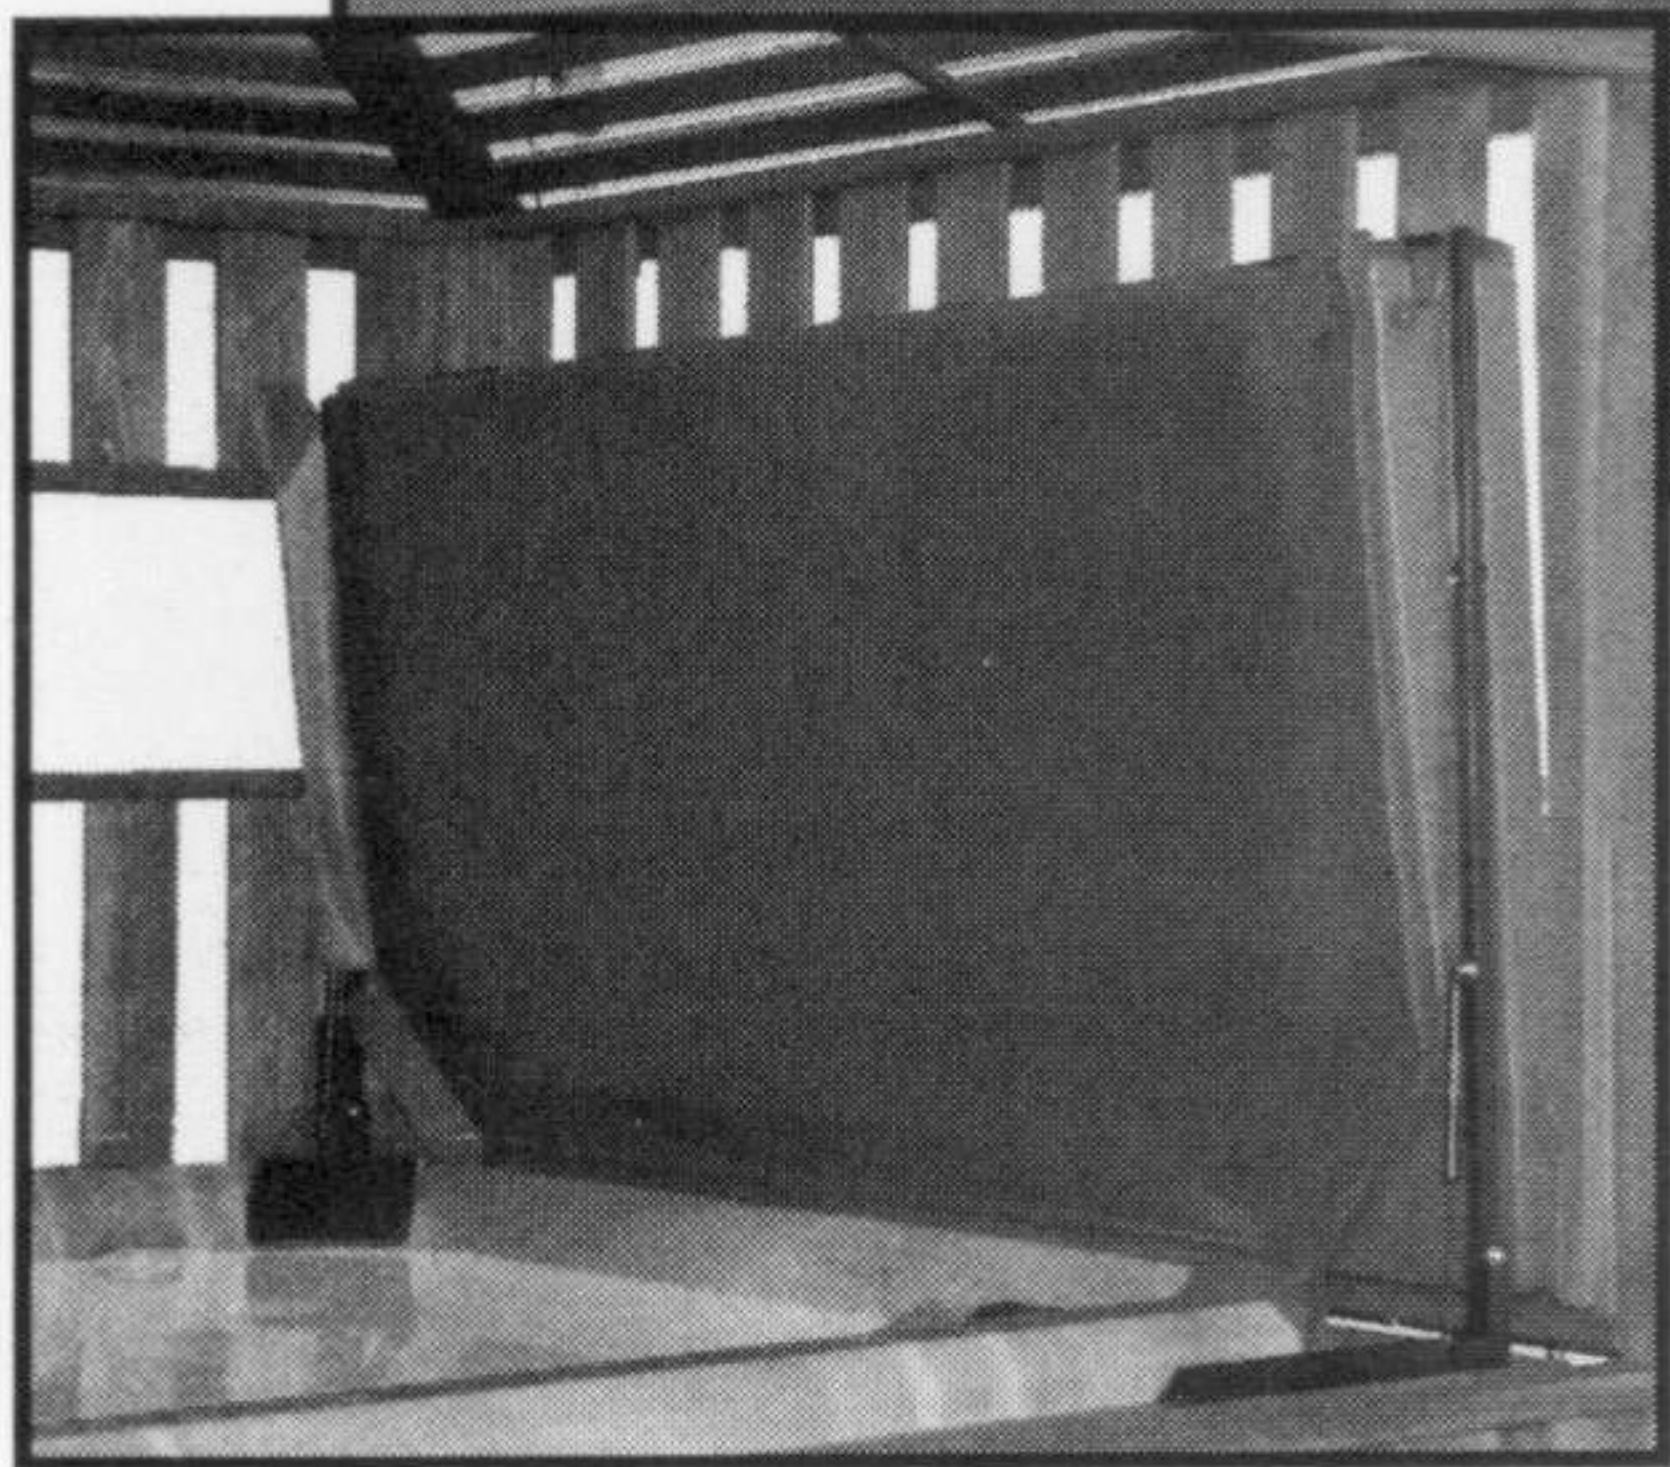

# Our Spa Cover Lift works where others can't!

...INSIDE A GAZEBO  
...UP AGAINST A WALL  
*and* FITS VIRTUALLY ALL SPAS & COVERS!

*Your authorized distributor*

**COVER  
VALET™**

M a d e i n t h e U S A

*U.S. Patent # 5,566,403*

Available for spas with  
or without wood rims.

- Lifting capacity can be ordered to accommodate any size spa cover.
- Frames are galvanized and powder coated for long life.
- Stainless steel hardware.
- Installs easily in minutes.