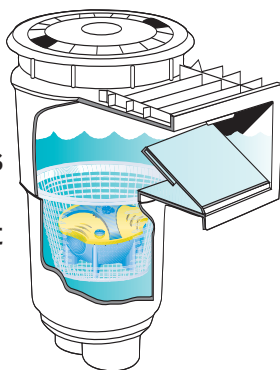

MINERAL POOL CARE - INSTANTLY