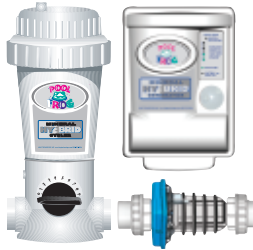

POOL FROG® FOR EVERY POOL

POOL FROG®
In Ground
System

POOL FROG®
Above Ground
System

POOL
FROG®
XL PRO
In Ground
System
with
Ex-tended
Pac Life

FROG BAM®
90-Day Algae
Protection
Guarantee

INSTANT FROG®
Mineral Sanitizer for
In Ground Skimmers