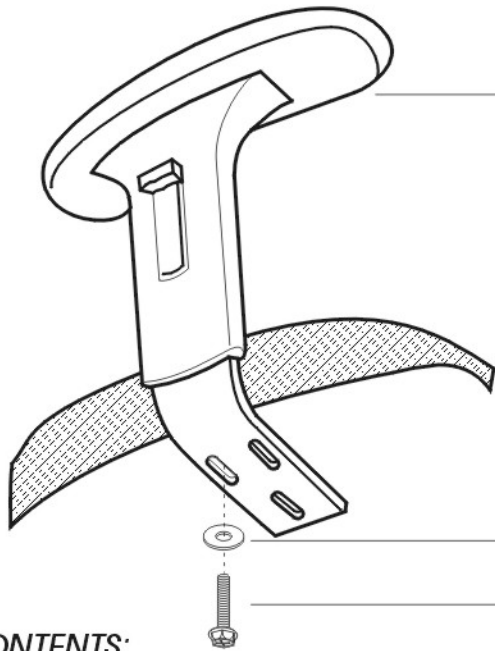

Model 118-2

ASSEMBLY NOTES:
During assembly, hand tighten screws only. When all screws are in place, you may then tighten all screws completely.
CAUTION: 1. Do not use this chair as a step ladder.
2. Check for loose screws and tighten them every 6 months.
3. Weight Capacity 250 lbs.

Made and printed in Taiwan.

Assembly Instructions

Adjustable Armrest

Model AA-1

For Chair Model 118-2,105,241

Adjustable PU Armrest

Seat Cushion

Flat Washer

Screw

CONTENTS:

Parts	Qty	Hardware	Qty
Adjustable PU Armrest	1	Flat Washer	6
		Screw(M6*25m/m)	6
		Wrench	1

INSTRUCTIONS:

Before starting, please read instructions carefully.

Step 1 Turn the Seat Cushion upside down on a clean surface. Assemble the two Adjustable PU Armrests with the Screws and Flat Washers provided.(We recommend placing the larger end of the PU pad to the front.)