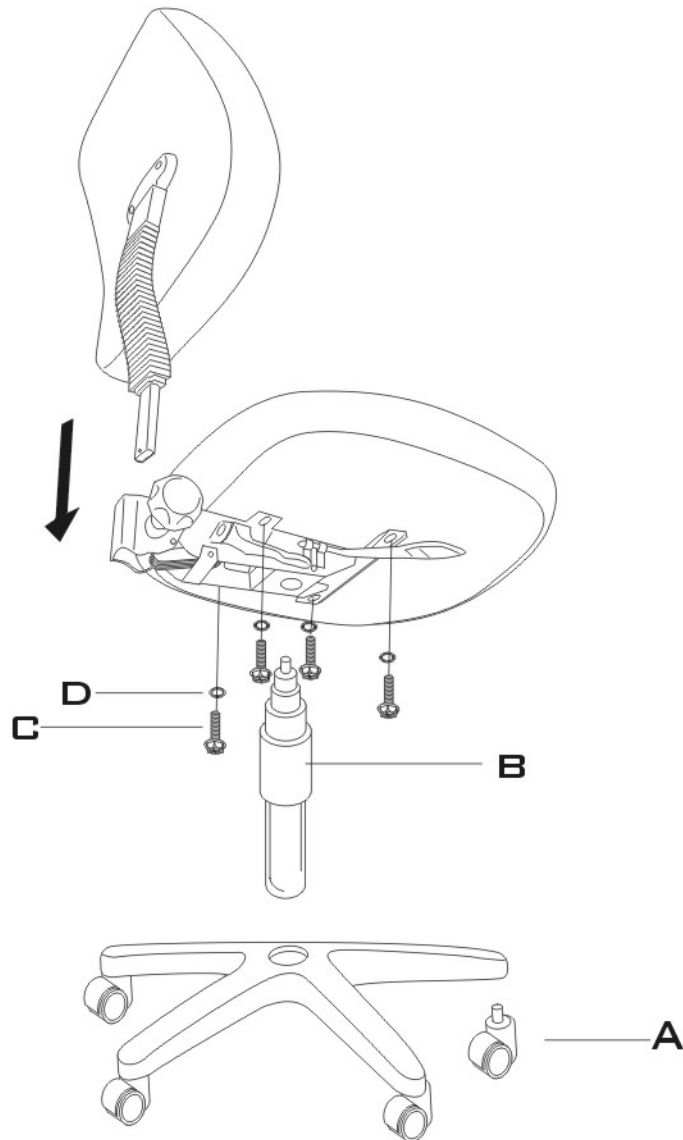

Model 118-2

ASSEMBLY NOTES:
During assembly, hand tighten screws only. When all screws are in place, you may then tighten all screws completely.
CAUTION: 1. Do not use this chair as a step ladder.
2. Check for loose screws and tighten them every 6 months.
3. Weight Capacity 250 lbs.

Made and printed in Taiwan.

Assembly Instructions

Adjustable Armrest

Model AA-1

For Chair Model 118-2,105,241

Adjustable PU Armrest

Seat Cushion

Flat Washer

Screw

CONTENTS:

Parts	Qty	Hardware	Qty
Adjustable PU Armrest	1	Flat Washer	6
		Screw(M6*25m/m)	6
		Wrench	1

INSTRUCTIONS:

Before starting, please read instructions carefully.

Step 1 Turn the Seat Cushion upside down on a clean surface. Assemble the two Adjustable PU Armrests with the Screws and Flat Washers provided.(We recommend placing the larger end of the PU pad to the front.)