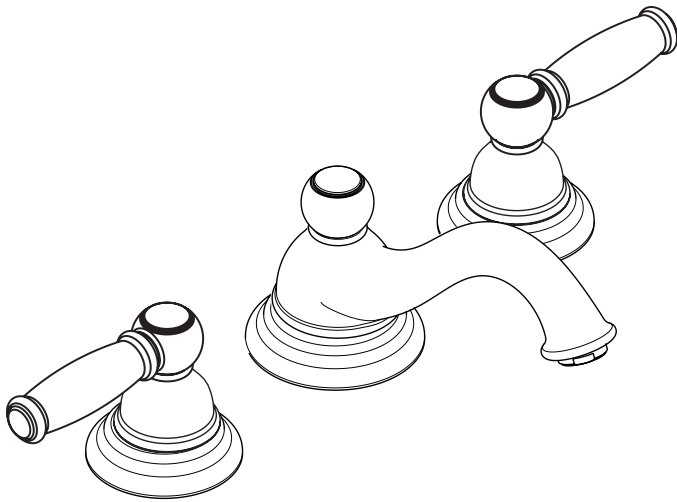

Limbo™ Widespread Lav Set 06104XX0

Available in Chrome (00), Oil Rub Bronze (62), Brushed Nickel (82)

Product Specification

Solid brass

Lever handles

Versatile mounting system – will accommodate a variety of installations*

90° ceramic cartridges

Cascade no-clog aerator

2.2 gpm

Includes pop-up drain

Requires 1/2" supply lines (not included)

Hole size in mounting surface: valves 1 1/4", spout 1 3/8"

Max. thickness of mounting surface: 1 5/8"

*Due to the size of the handle deco-rings, this unit cannot be used in a 4" application.

hansgrohe