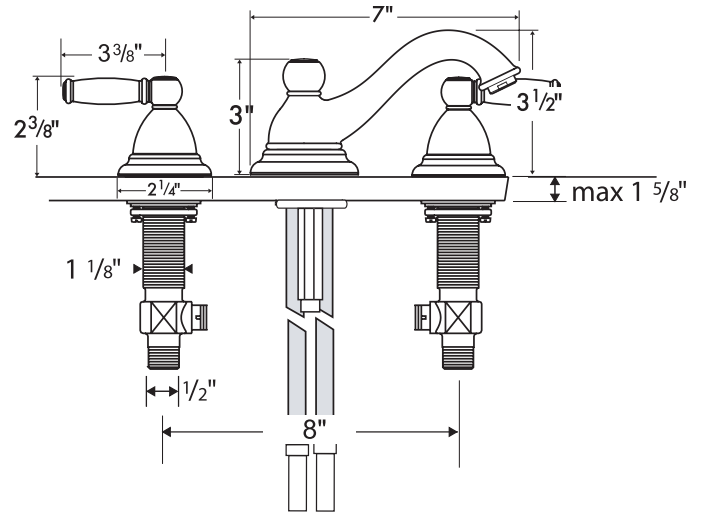

Limbo™ Widespread Lav Set 06104XX0

Available in Chrome (00), Oil Rub Bronze (62), Brushed Nickel (82)

Product Specification

Solid brass

Lever handles

Versatile mounting system – will accommodate a variety of installations*

90° ceramic cartridges

Cascade no-clog aerator

2.2 gpm

Includes pop-up drain

Requires 1/2" supply lines (not included)

Hole size in mounting surface: valves 1 1/4", spout 1 3/8"

Max. thickness of mounting surface: 1 5/8"

*Due to the size of the handle deco-rings, this unit cannot be used in a 4" application.

hansgrohe