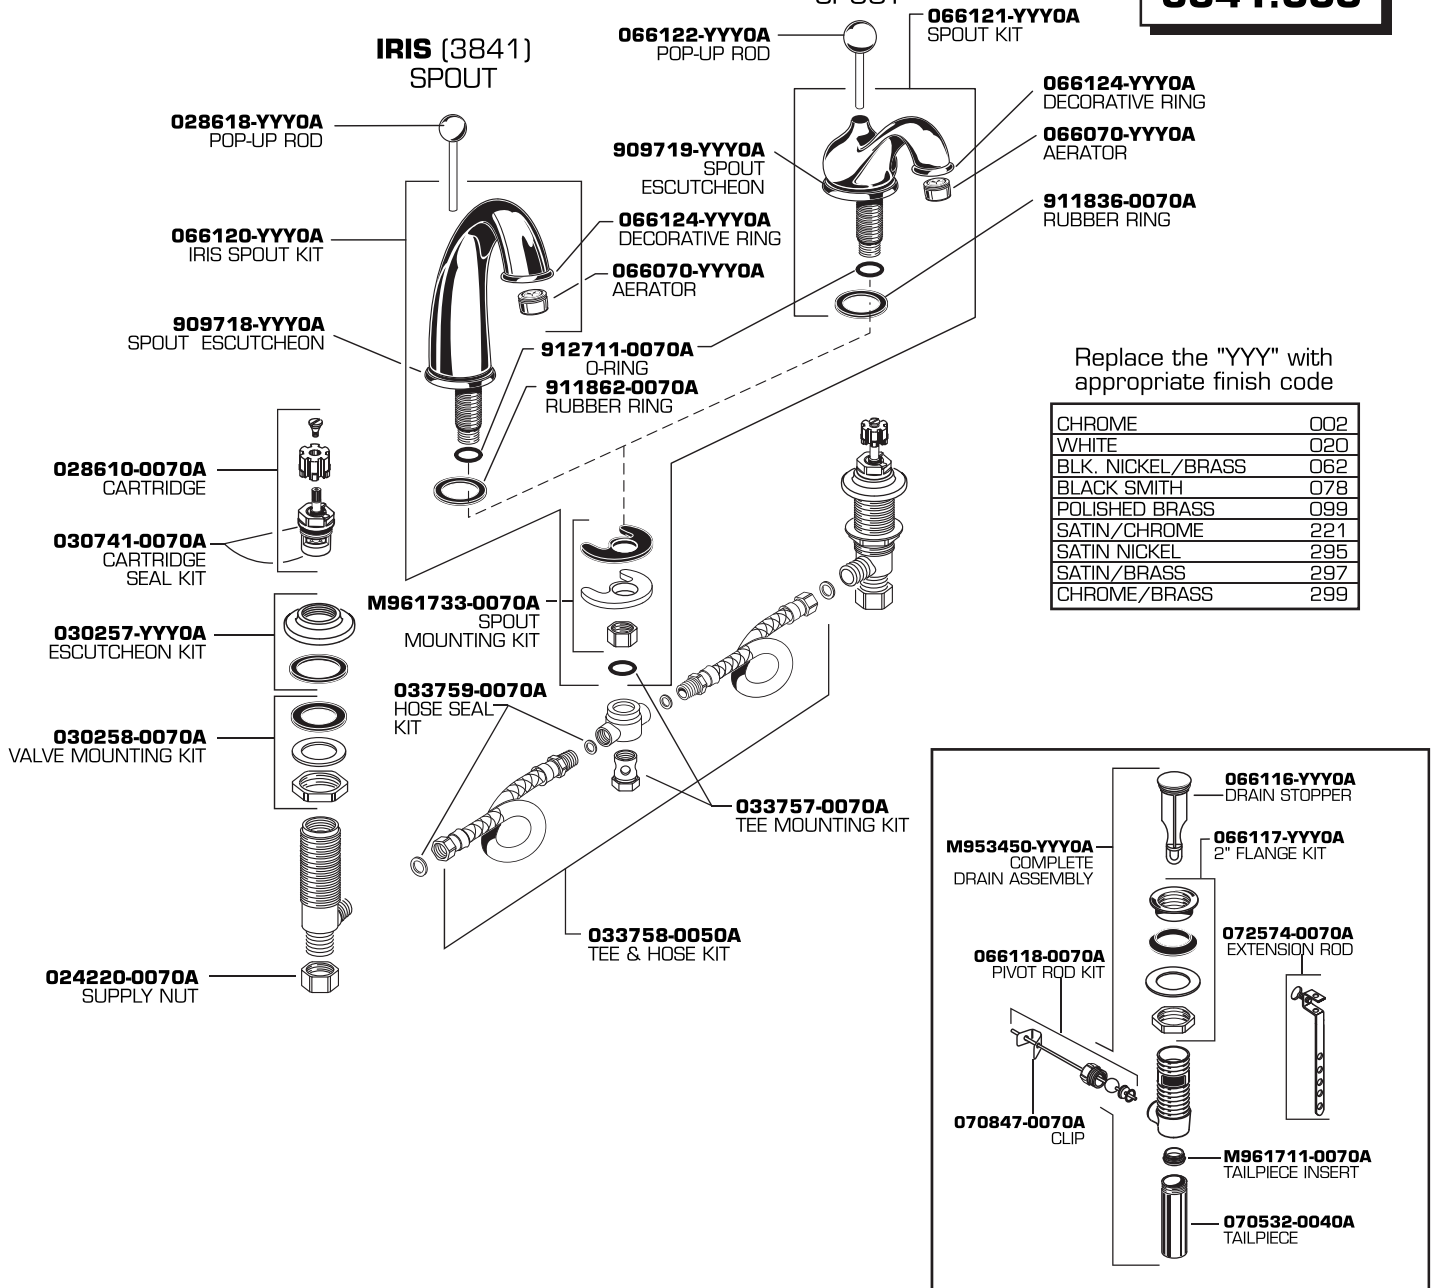

American Standard

AMARILIS WIDESPREAD LAVATORY FAUCET

MODEL NUMBER

3801.000
3841.000

JASMINE (3801)
SPOUT

IRIS (3841)
SPOUT

HOT LINE FOR HELP
For toll-free information and answers to your questions, call:
1 (800) 442-1902
Weekdays 8:00 a.m. to 8:00 p.m. EST
IN CANADA 1-800-387-0369 (TORONTO 1-905-306-1093)
Weekdays 8:00 a.m. to 7:00 p.m. EST
IN MEXICO 01-800-839-1200

Product names listed herein are trademarks of American Standard Inc.
© American Standard Inc. 2002

7 EverClean™ Finish Care Instructions

American Standard's EverClean finish will wipe clean with a soft, dry cloth. A soft cloth with clean water may also be used, if desired. No additional cleaning products are required.