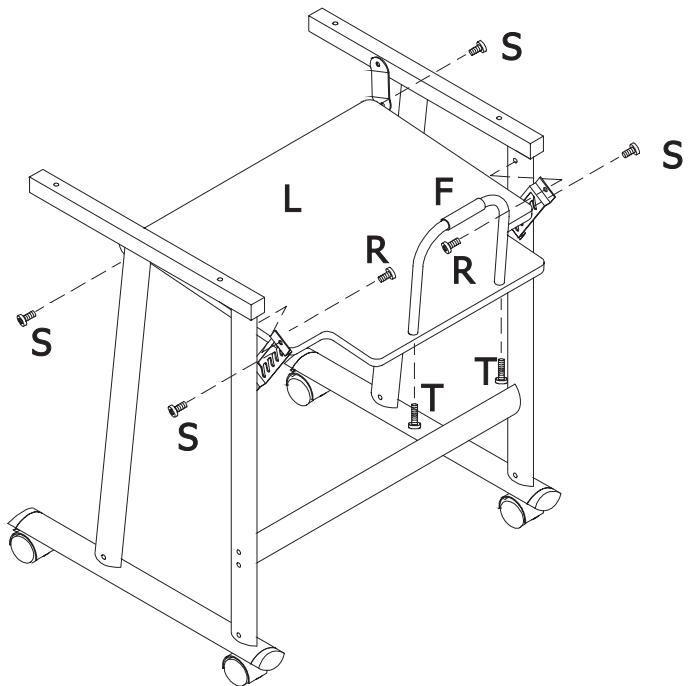

Tiffany Industries™
A MAYLINE GROUP COMPANY

Model No. 930

PC Workstation With Recessed Monitor Shelf

ASSEMBLY INSTRUCTIONS

CALL 1-800-822-8037 FOR ASSISTANCE

PARTS LIST

Name	Part	Qty.
A		1
B		1
C		2
D		1
E		1
F		1
G1		1
G2		1
H1		1
H2		1
I		2

Name	Part	Qty.
J		1
K		1
L		1
M		1
N		1
O		2
P		2
Q		5
R		13
S		7
T		7
U		11
V		5
W		5
X		1
Y		1

V		
U		
T		
S		
R		
W	0	

1

2

3

4

5

6