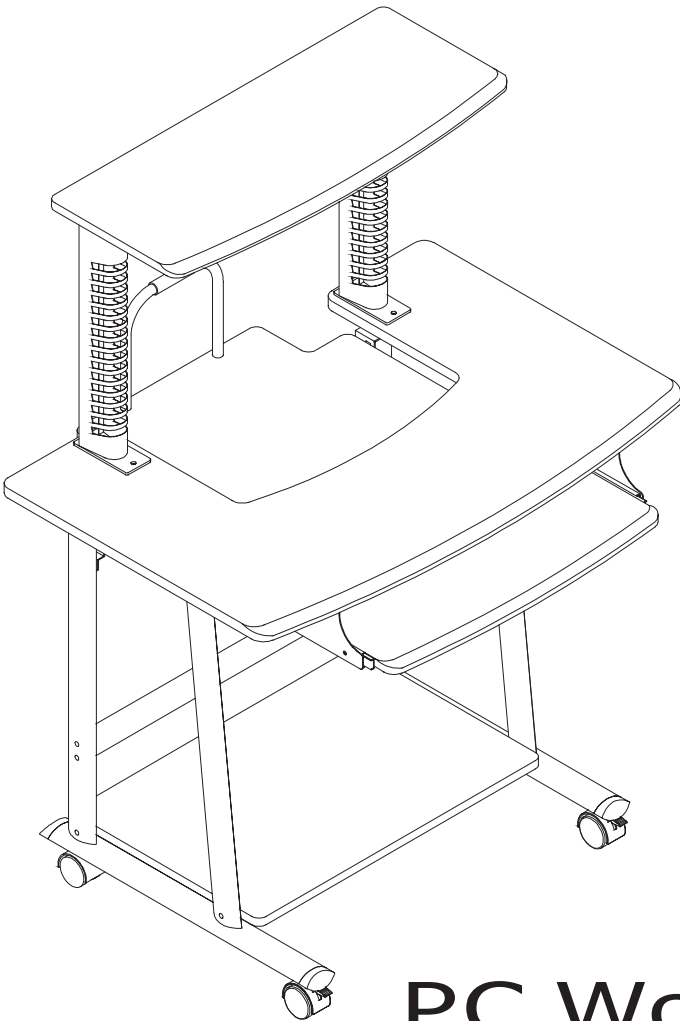

Tiffany Industries™
A MAYLINE GROUP COMPANY

Model No. 930

PC Workstation With Recessed Monitor Shelf

ASSEMBLY INSTRUCTIONS

CALL 1-800-822-8037 FOR ASSISTANCE

PARTS LIST

Name	Part	Qty.
A		1
B		1
C		2
D		1
E		1
F		1
G1		1
G2		1
H1		1
H2		1
I		2

Name	Part	Qty.
J		1
K		1
L		1
M		1
N		1
O		2
P		2
Q		5
R		13
S		7
T		7
U		11
V		5
W		5
X		1
Y		1

V		
U		
T		
S		
R		
W	0	

1

2

3

4

5

6