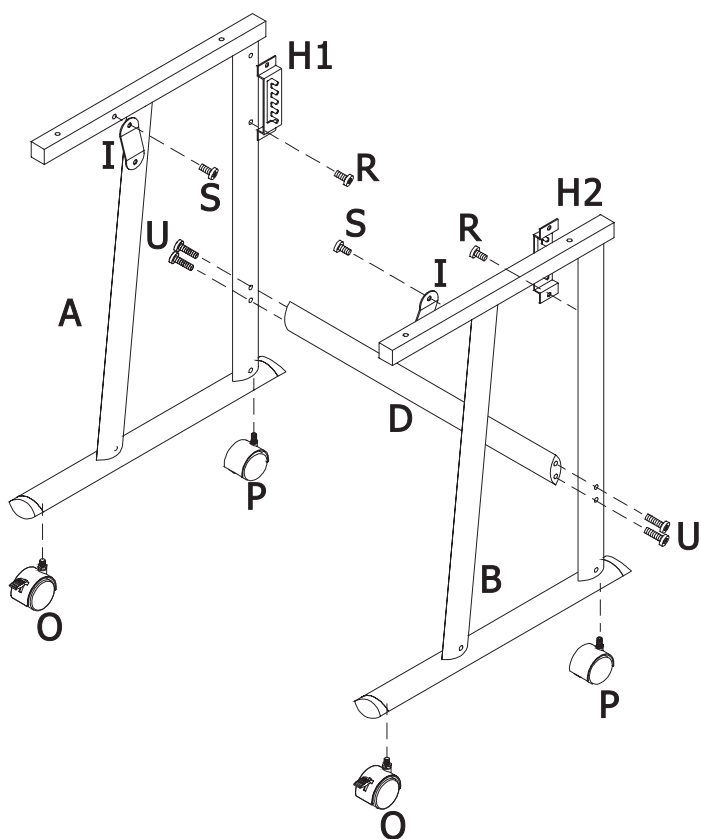

Tiffany Industries™
A MAYLINE GROUP COMPANY

Model No. 930

PC Workstation With Recessed Monitor Shelf

ASSEMBLY INSTRUCTIONS

CALL 1-800-822-8037 FOR ASSISTANCE

PARTS LIST

Name	Part	Qty.
A		1
B		1
C		2
D		1
E		1
F		1
G1		1
G2		1
H1		1
H2		1
I		2

Name	Part	Qty.
J		1
K		1
L		1
M		1
N		1
O		2
P		2
Q		5
R		13
S		7
T		7
U		11
V		5
W		5
X		1
Y		1

V		
U		
T		
S		
R		
W	0	

1

2

3

4

5

6