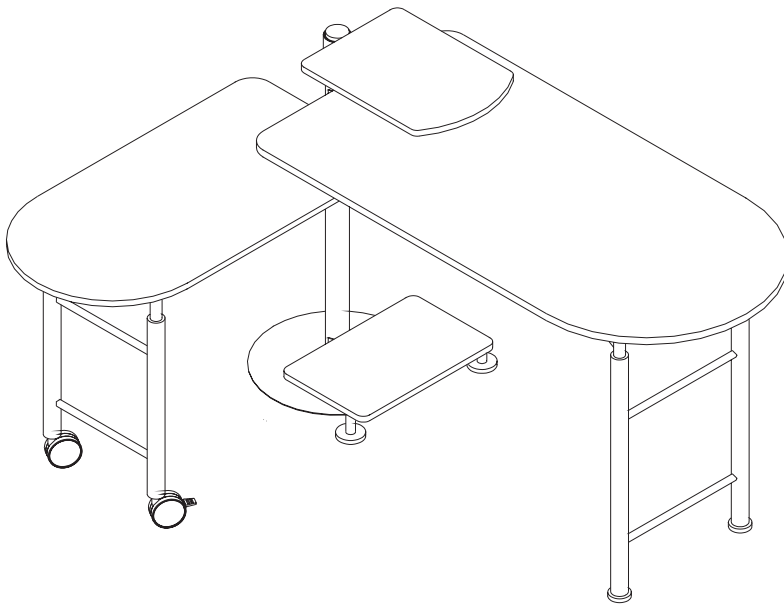

Tiffany Industries™
A MAYLINE GROUP COMPANY

Model No.980

SPIRAL PC SUITE

ASSEMBLY INSTRUCTIONS

CALL 1-800-822-8037 FOR ASSISTANCE

PARTS LIST

Name	Part	Qty.
A		1
B		1
C		1
D		1
E		1
F		1
G		1
G1		2
H		1
I		1
J		1
K		2
M		1

Name	Part	Qty.
N		1
N1		1
O		4
P		2
Q		4
S		8
T		1
U		21
V		11
W		4
X		3
Y		1
Z		1

U	1/4"*30	
V	1/4"*15	
W	1/4"*10*11	
X	1/4"*20	

1

2

3

4

5

6