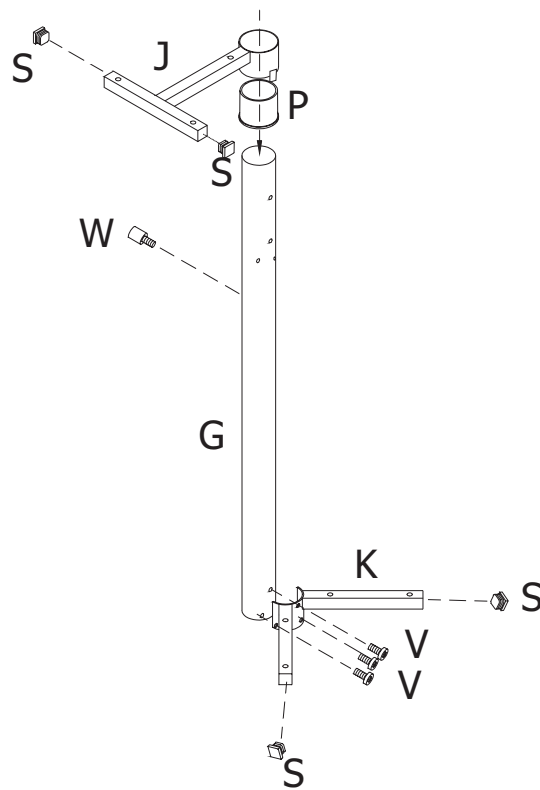

Tiffany Industries™
A MAYLINE GROUP COMPANY

Model No.980

SPIRAL PC SUITE

ASSEMBLY INSTRUCTIONS

CALL 1-800-822-8037 FOR ASSISTANCE

PARTS LIST

Name	Part	Qty.
A		1
B		1
C		1
D		1
E		1
F		1
G		1
G1		2
H		1
I		1
J		1
K		2
M		1

Name	Part	Qty.
N		1
N1		1
O		4
P		2
Q		4
S		8
T		1
U		21
V		11
W		4
X		3
Y		1
Z		1

U	1/4"*30	
V	1/4"*15	
W	1/4"*10*11	
X	1/4"*20	

1

2

3

4

5

6