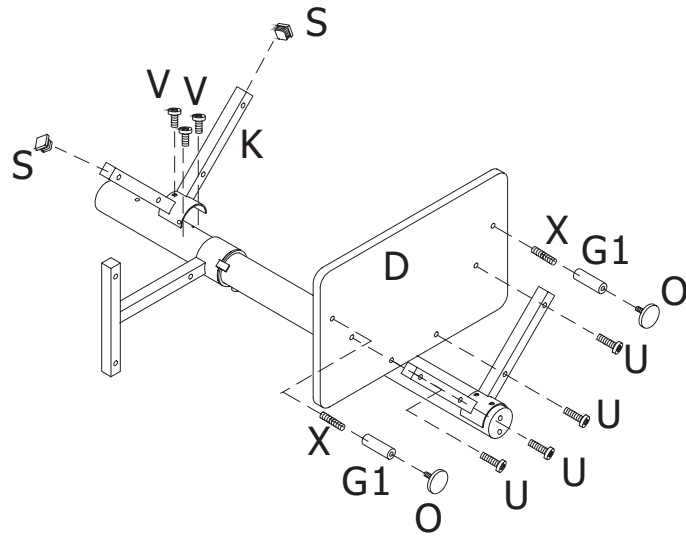

Tiffany Industries™
A MAYLINE GROUP COMPANY

Model No.980

SPIRAL PC SUITE

ASSEMBLY INSTRUCTIONS

CALL 1-800-822-8037 FOR ASSISTANCE

PARTS LIST

Name	Part	Qty.
A		1
B		1
C		1
D		1
E		1
F		1
G		1
G1		2
H		1
I		1
J		1
K		2
M		1

Name	Part	Qty.
N		1
N1		1
O		4
P		2
Q		4
S		8
T		1
U		21
V		11
W		4
X		3
Y		1
Z		1

U	1/4"*30	
V	1/4"*15	
W	1/4"*10*11	
X	1/4"*20	

1

2

3

4

5

6