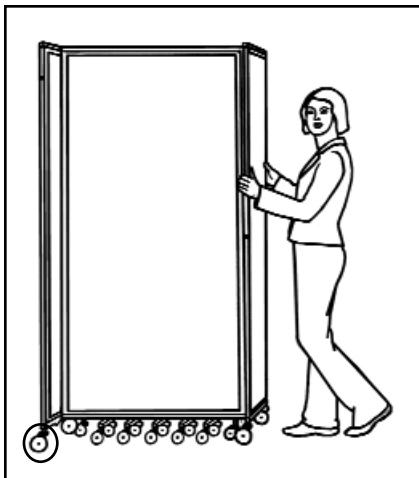

SICO AMERICA INC.
 7525 Cahill Road
 Minneapolis, MN 55439, USA
 Customer Service: 1-800-424-0796
 Website: www.sicoinc.com

InstaWall

Operating Instructions and Parts List

Item No.	Description
1	Tube Cap
2	Hinge
3	End Panel
4	Large Caster
5	Small Caster
6	Center Panels
7	First Panel
8	End Member Frame

Using InstaWall

Lock first set of casters in place. Grasp the end panel of the InstaWall.

Carefully walk opposite side of InstaWall out to desired position.

Lock end casters to hold wall in place.