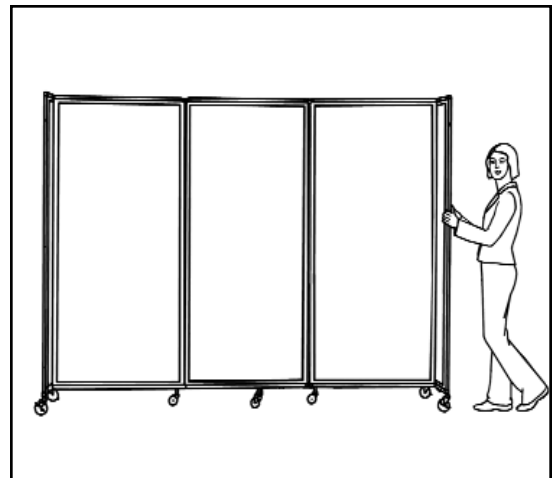

SICO AMERICA INC.
 7525 Cahill Road
 Minneapolis, MN 55439, USA
 Customer Service: 1-800-424-0796
 Website: www.sicoinc.com

InstaWall

Operating Instructions and Parts List

Item No.	Description
1	Tube Cap
2	Hinge
3	End Panel
4	Large Caster
5	Small Caster
6	Center Panels
7	First Panel
8	End Member Frame

Using InstaWall

Lock first set of casters in place. Grasp the end panel of the InstaWall.

Carefully walk opposite side of InstaWall out to desired position.

Lock end casters to hold wall in place.