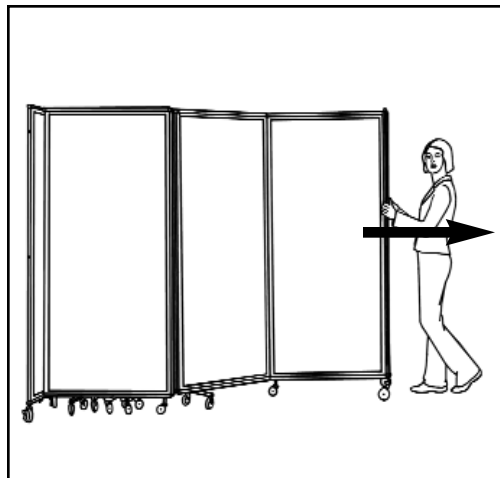

SICO AMERICA INC.
 7525 Cahill Road
 Minneapolis, MN 55439, USA
 Customer Service: 1-800-424-0796
 Website: www.sicoinc.com

InstaWall

Operating Instructions and Parts List

Item No.	Description
1	Tube Cap
2	Hinge
3	End Panel
4	Large Caster
5	Small Caster
6	Center Panels
7	First Panel
8	End Member Frame

Using InstaWall

Lock first set of casters in place. Grasp the end panel of the InstaWall.

Carefully walk opposite side of InstaWall out to desired position.

Lock end casters to hold wall in place.