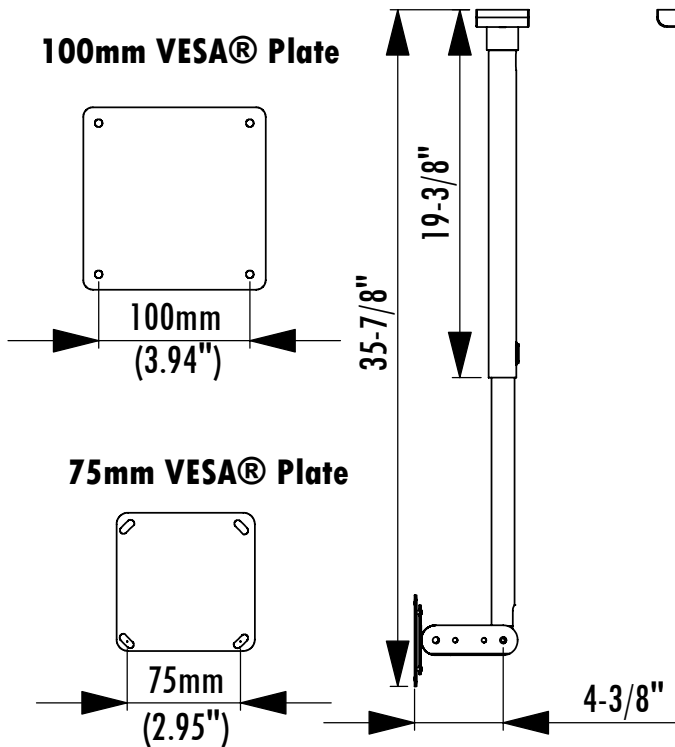

LCDUC Dimensions Ceiling Mount for Flat Panel Screens up to 19"

Model	Load Limit (lbs.)	Swivel	Tilt	Drop from ceiling	Ship. Wt. (lbs.)
LCDUC	20	360°	±45°	20" - 35"	12

1-800-LUCASEY • 1-510-534-1435

©2005 Lucasey Manufacturing Corporation, Oakland, California