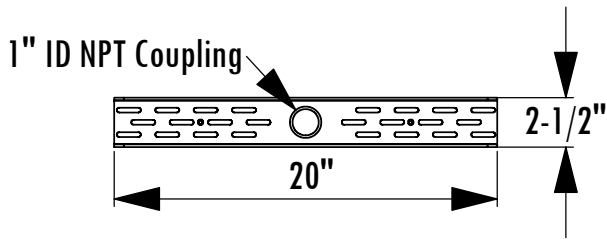

LCDUC Dimensions Ceiling Mount for Flat Panel Screens up to 19"

Model	Load Limit (lbs.)	Swivel	Tilt	Drop from ceiling	Ship. Wt. (lbs.)
LCDUC	20	360°	±45°	20" - 35"	12

1-800-LUCASEY • 1-510-534-1435

©2005 Lucasey Manufacturing Corporation, Oakland, California