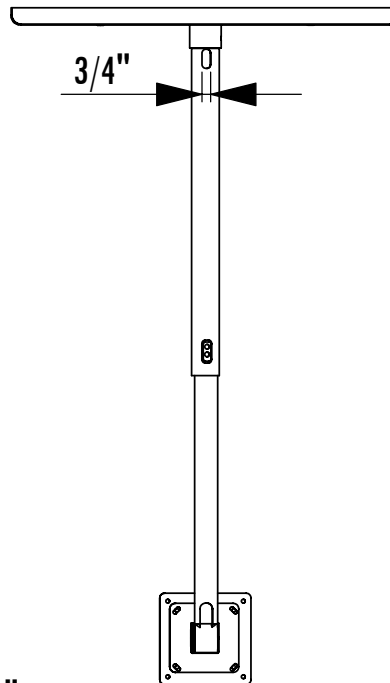

LCDUC Dimensions Ceiling Mount for Flat Panel Screens up to 19"

Model	Load Limit (lbs.)	Swivel	Tilt	Drop from ceiling	Ship. Wt. (lbs.)
LCDUC	20	360°	±45°	20" - 35"	12

1-800-LUCASEY • 1-510-534-1435

©2005 Lucasey Manufacturing Corporation, Oakland, California