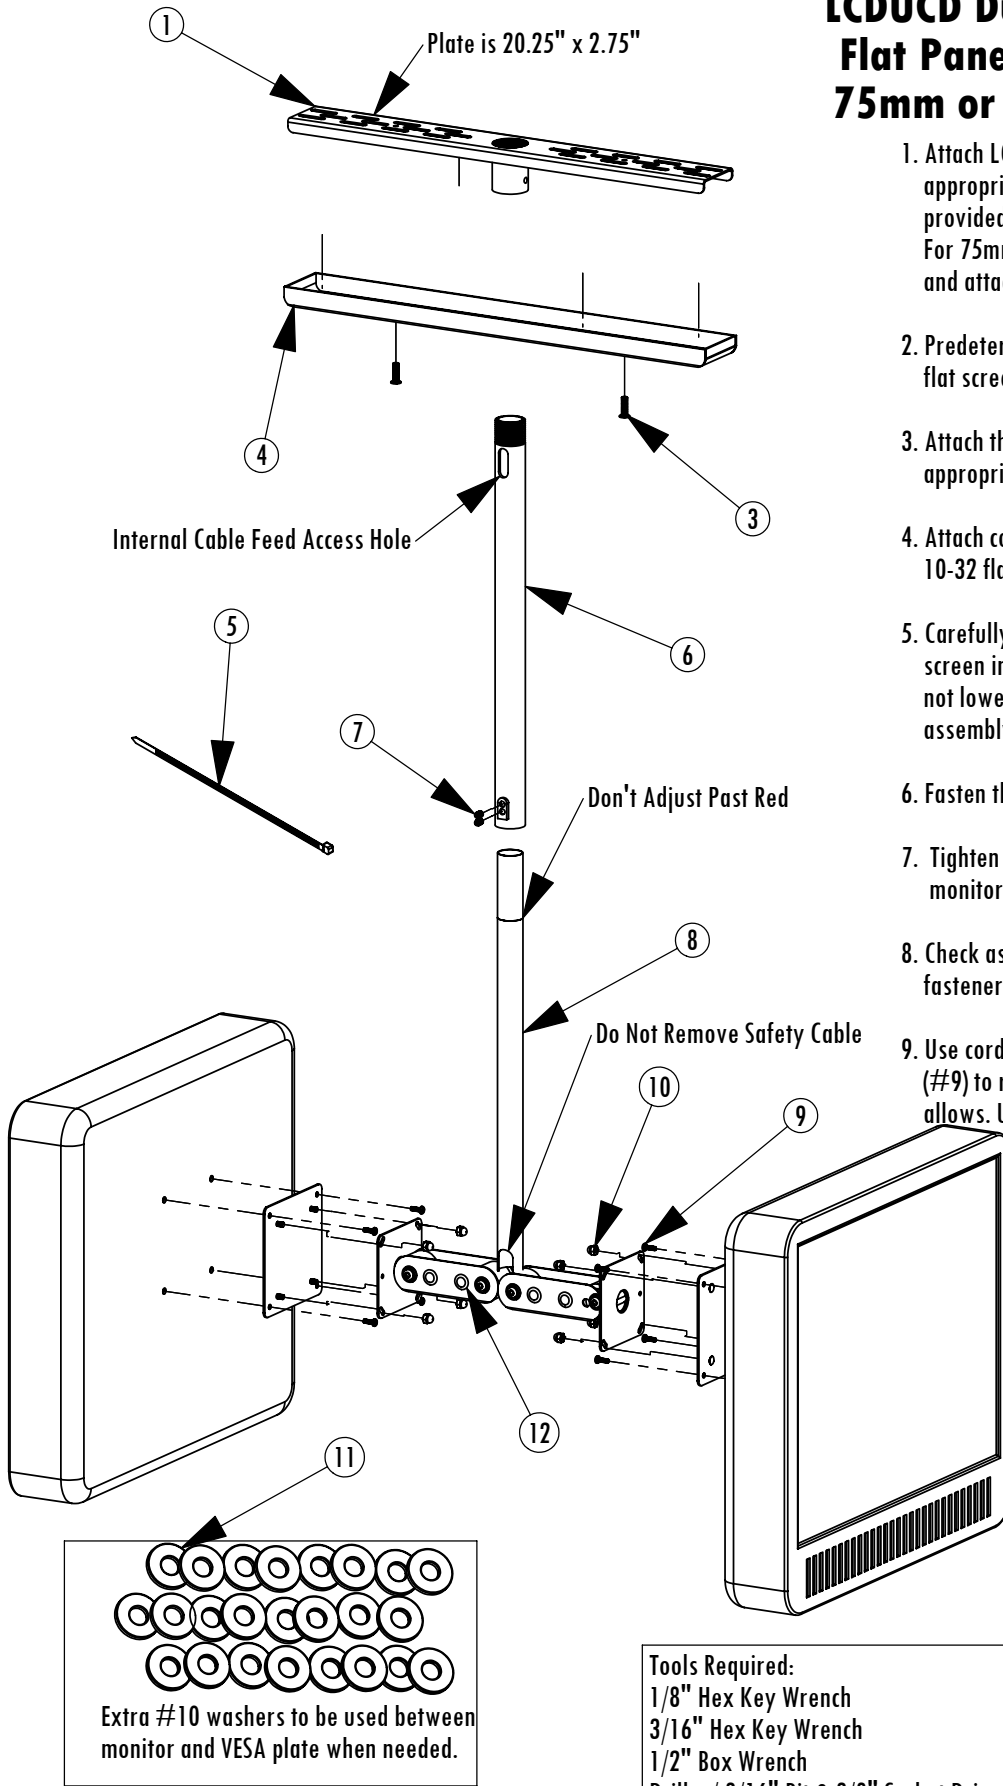

LCDUCD Dual LCD Ceiling Mount for Flat Panel Screens up to 19" with 75mm or 100mm VESA® Patterns

1. Attach LCD adaptor plate to LCD screen with screws appropriate to your monitor (M4 x 12mm x .70P are provided). For 100mm VESA® pattern use large plate. For 75mm pattern remove large plate from small plate and attach small plate to LCD monitor.
2. Predetermine the best possible viewing location for the flat screen allowing for tilt and pivot action.
3. Attach the mounting plate (#1) to the ceiling with appropriate hardware.
4. Attach cover plate (#4) to mounting plate (#1) with 10-32 flat hd screws (#3).
5. Carefully insert the arm subassembly (#9) with the flat screen into the pipe (#6). Adjust to desired height (do not lower arm beyond red paint) carefully hold lower assembly in place and securely tighten set screws (#7).
6. Fasten the pipe (#6) to the mounting plate (#1).
7. Tighten nuts on (#12) Carriage Bolts to keep the monitor tilted at the desired viewing angle.
8. Check assembly for stability. Ensure all fittings and fasteners are properly tightened and safe.
9. Use cord access hole in bottom of arm subassembly (#9) to run cables up through pipe when application allows. Use ties provided to tie up any loose cords.

Item #	Description	Qty.
1	Mounting Plate	1
2	#14 X 2-1/2" Lag Screw	4
3	10-32 X 3/4" Flat HD Screw	2
4	Cover Plate	1
5	Plastic Ties	4
6	Pipe 1" I.D. X 18"	1
7	1/4-28 X 5/16" Set Screw	4
8	Arm Subassembly	1
9	M4 X 12mm X .70P	8
10	#10-24 Acorn Nut	8
11	#10 Flat Washers	24
12	1/4-20 x 1-1/2" Bolt	2
13	1/4" Flat Washer	2
14	1/4-20 Nylock Nut	2

Extra #10 washers to be used between monitor and VESA plate when needed.

Tools Required:
1/8" Hex Key Wrench
3/16" Hex Key Wrench
1/2" Box Wrench
Drill w/ 3/16" Bit & 3/8" Socket Driver