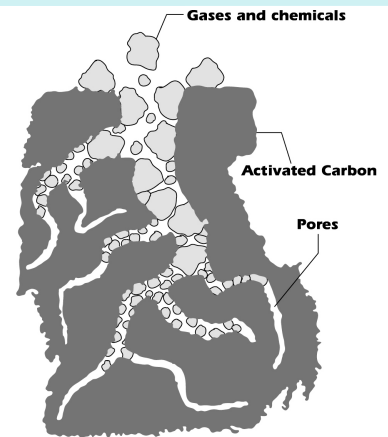

Activated Carbon adsorbs gases and chemicals

- ① Cleanable Prefilter or Carbon
- ② Antimicrobial Filter or Carbon
- ③ MAC-B, Activated Carbon Filter
- ④ Antimicrobial Filter
- ⑤ Medical grade HEPA Filter