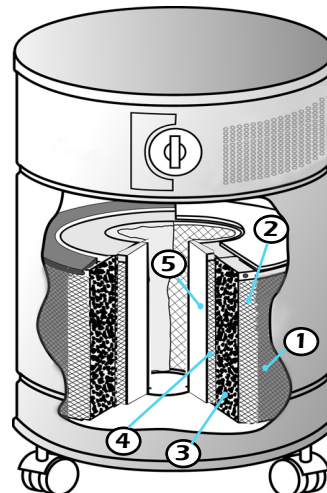

Activated Carbon adsorbs gases and chemicals

- ① Cleanable Prefilter or Carbon
- ② Antimicrobial Filter or Carbon
- ③ MAC-B, Activated Carbon Filter
- ④ Antimicrobial Filter
- ⑤ Medical grade HEPA Filter