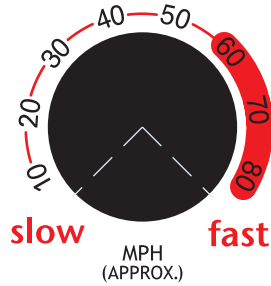

POWER

ELEVATION

VERTICAL

HORIZONTAL

REMOTE

RESET

FEED
ON

FEED

SPEED

SPIN

BATTERY STATUS

☐ LOW BATTERY

☐ CHARGED/
CHARGING

CHARGER

elite

model
lobsterinc.com
800.526.4041

LOBSTER

Made in the USA