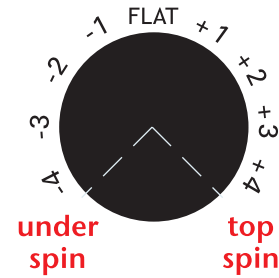

POWER

ELEVATION

VERTICAL

HORIZONTAL

REMOTE

RESET

FEED
ON

FEED

SPEED

SPIN

BATTERY STATUS

☐ LOW BATTERY

☐ CHARGED/
CHARGING

CHARGER

elite

model
lobsterinc.com
800.526.4041

LOBSTER

Made in the USA