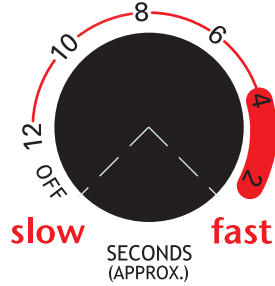

 POWER

ELEVATION

VERTICAL

HORIZONTAL

REMOTE

RESET

FEED
ON

FEED