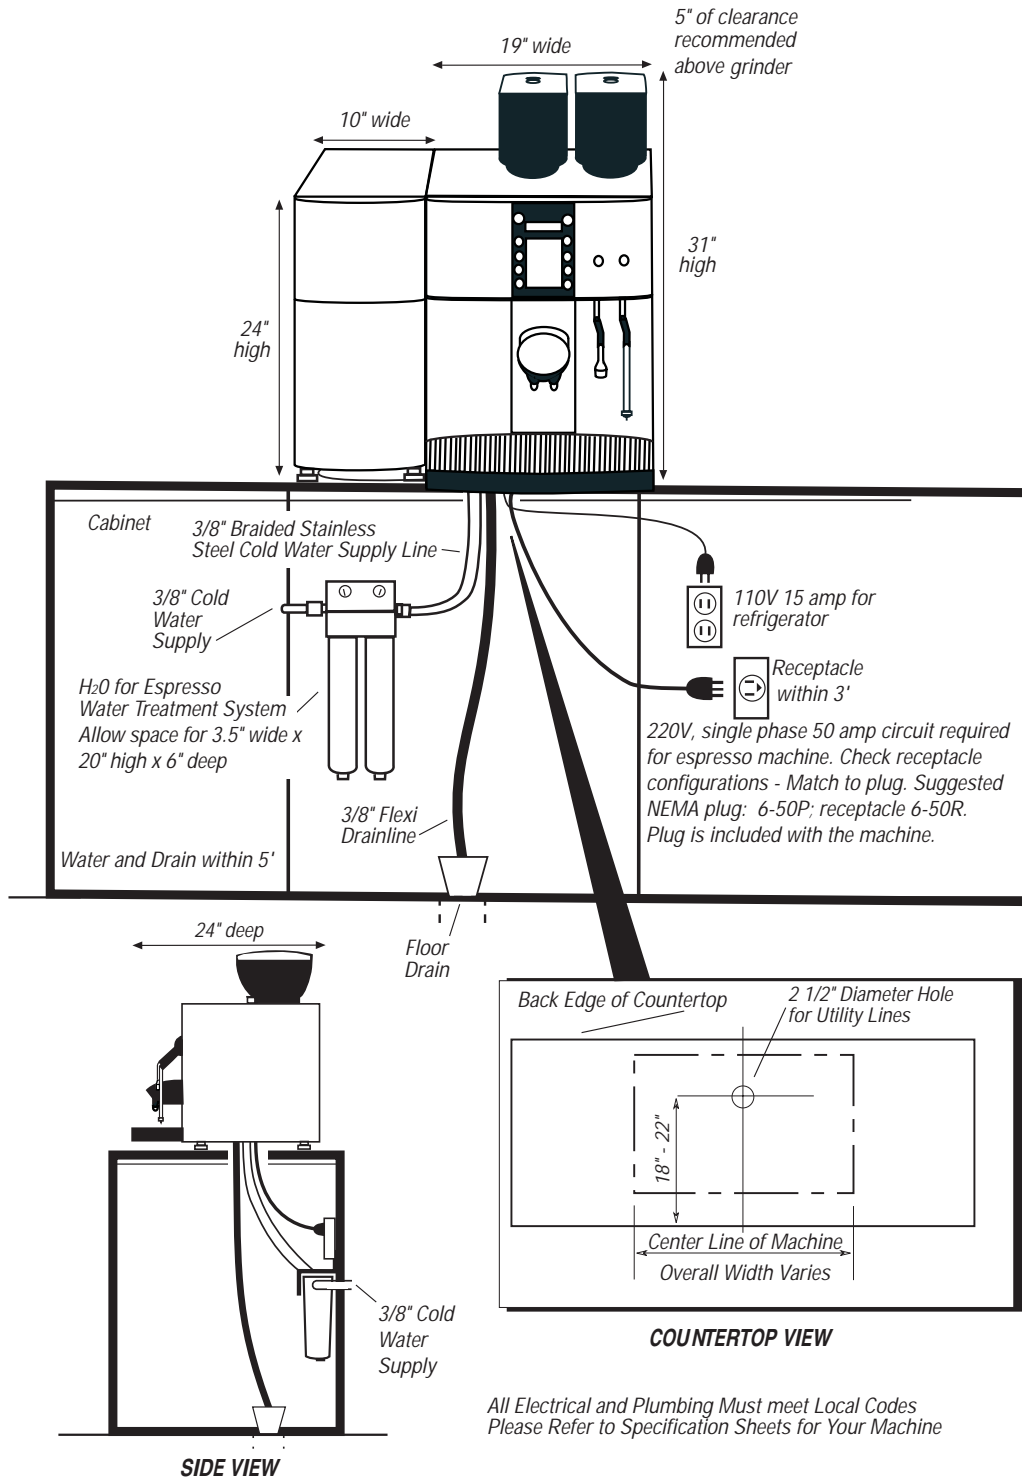

Installation Guidelines

Sinfonia 1-Step Machine and Refrigerator

All Electrical and Plumbing Must meet Local Codes
Please Refer to Specification Sheets for Your Machine

Espresso Specialists, Inc.
4546 Leary Way NW
Seattle, WA 98107