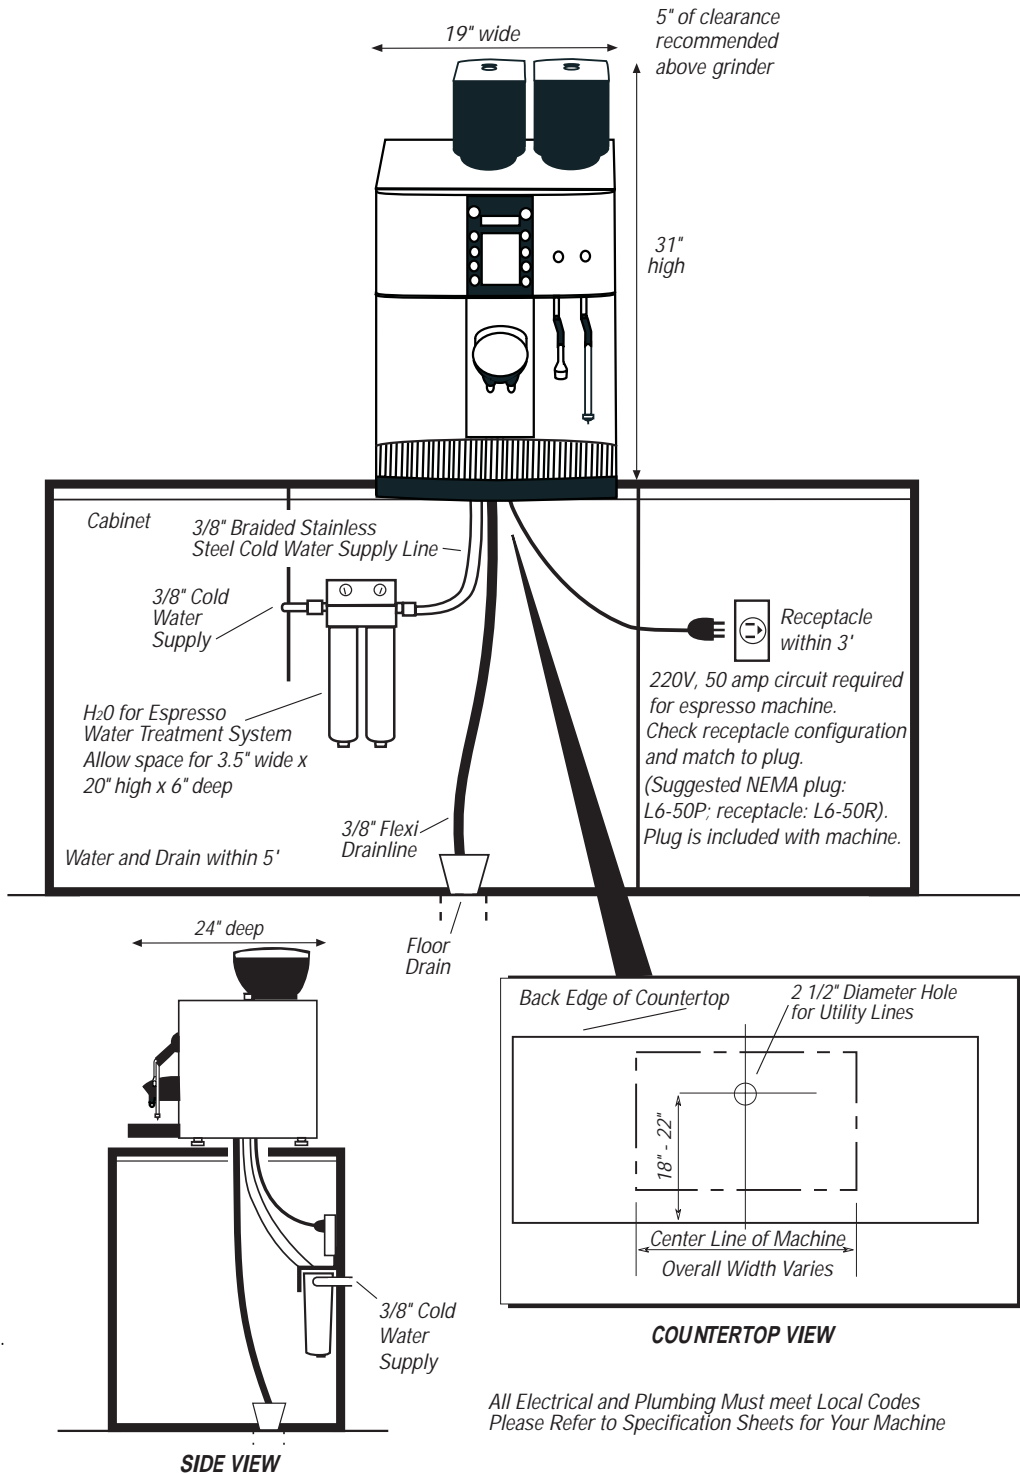

Installation Guidelines

Sinfonia 2-Step Machine

All Electrical and Plumbing Must meet Local Codes
 Please Refer to Specification Sheets for Your Machine

Espresso Specialists, Inc.
 4546 Leary Way NW
 Seattle, WA 98107